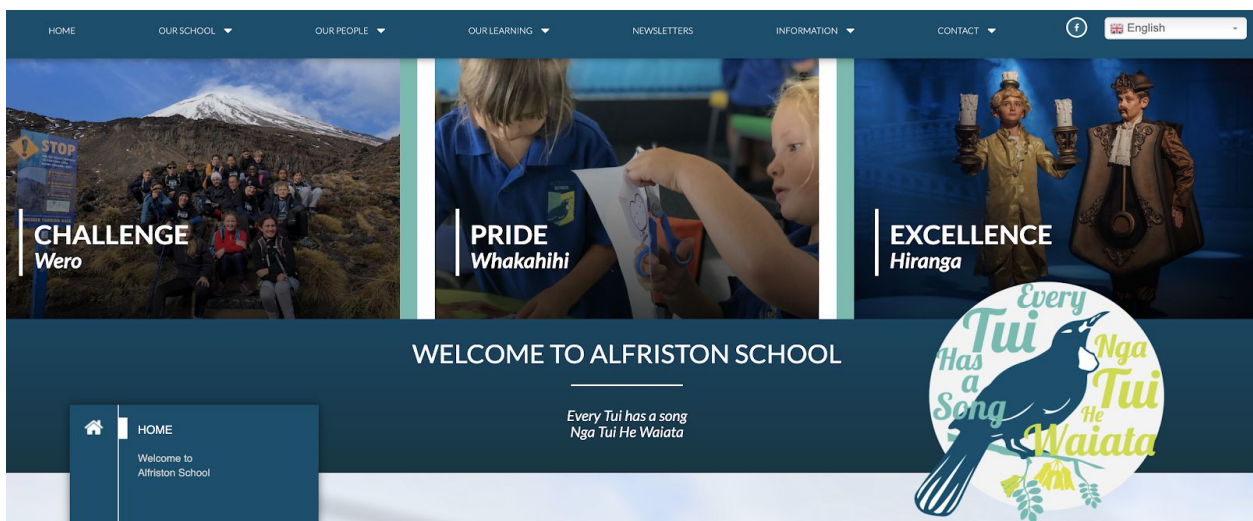

Our new website has also arrived!

Check out our new website which has news, upcoming events, information about our school and much, much, more at www.alfriston.school.nz